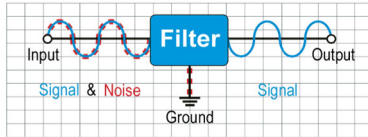

ALWAYS ON

PROTECTED

EMI / RFI Noise Filtration

AC power from your power company can become noisy on its way to your home and ultimately to your equipment. Static electricity, certain appliances in your home can all introduce noise into your homes electricity. All 6 outlets of the PB-62W offer 40db of noise reduction providing your sensitive electronics with clean power.