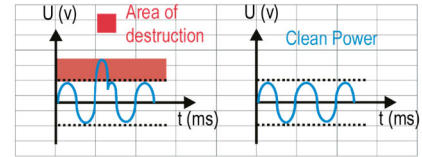

Surge Protection

Power surges can originate both inside and outside the home. When your home loses power or the power company performs a grid switch a surge of power can enter your home. When higher power devices, such as an air conditioner, hair dryer, or electric oven are turned on and off can also cause a spike of voltage throughout your homes electrical system. The PB-62W offers up to 540 Joules of surge protection and reacts to surges in 1 nanosecond.

Alexa and Google Assistant Compatible

Once connected to your home Wi-Fi network you can control the PB-62W with your Google Nest Hub or Amazon Alexa just by using your voice.

PB-62W SPECIFICATIONS

LINE VOLTAGE	120 Volts
MAX CURRENT RATING	15 Amps
NUMBER OF AC OUTLETS	6 Total (4 Controllable)
INDICATOR LEDS	Protected and Wi-Fi Status
SURGE ENERGY JOULE RATING	540J
RESPONSE TIME	1 NANOSECOND
MAX SPIKE CURRENT	36,000 Amps
MAX SPIKE VOLTAGE	6,000 Volts
L-N, L-G, N-G PROTECTION	Yes
THERMAL FUSING	Yes
NOISE FILTER EMI /RFI	40 dB
WI-FI	Yes (2.4GHz only)
Home Automation	Alexa and Google Assistant
AC Cord Length	6ft
Compliance	UL 1449, UL 1363, FCC, IEC