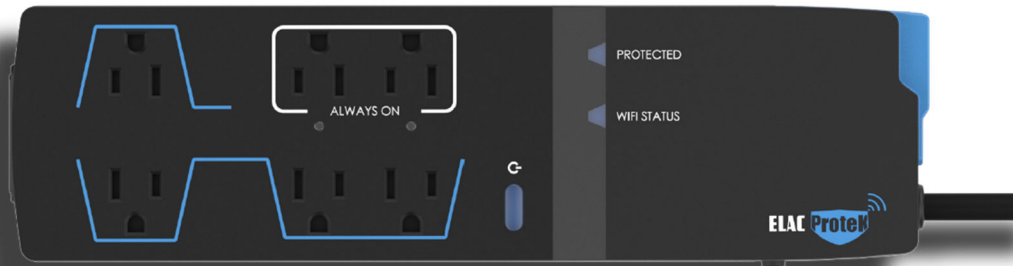

ProteK Smart Surge Protection

Advanced power protection and filtration

ELAC's ProteK line of smart surge protectors offer advanced power management including surge protection, filtration, and control. With apps for both iOS and Android, ProteK offers state-of-the-art features such as scheduling, timers, and voice control with both Alexa and Google Assistant.

540
Joules

6 ft
Power Cord

App
Control

2.4GHz
Alexa
Google

WORKS WITH
amazon alexa

works with the
Google Assistant

ProteK PB-62W 6 Outlet Smart Surge Protector with Wi-Fi

Protection and Flexibility

ELAC Protek App

Simply connect the PB-62W to your home Wi-Fi network and download our free ELAC Protek app. The Protek app allows for setting a countdown timer, scheduling, and controlling the power on two of the surge protectors outlets. You can even control the surge protector from outside of the house.