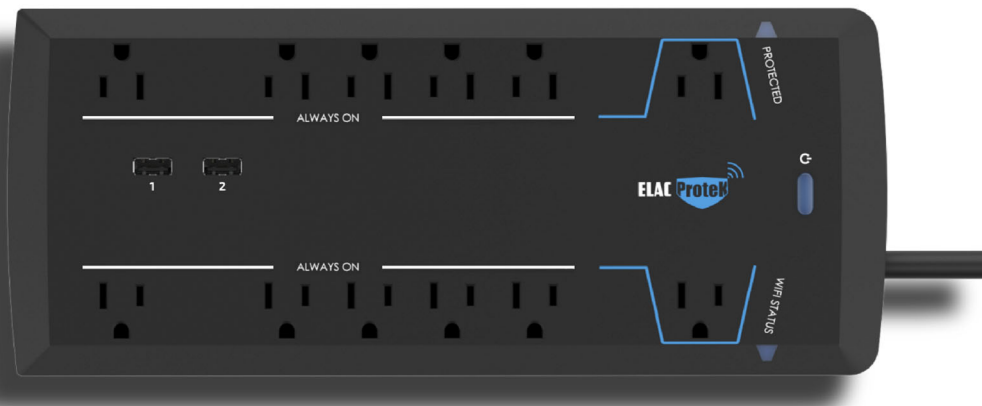

ProteK Smart Surge Protection

Advanced power protection and filtration

ELAC's ProteK line of smart surge protectors offer advanced power management including surge protection, filtration, and control. With apps for both iOS and Android, ProteK offers state-of-the-art features such as scheduling, timers, and voice control with both Alexa and Google Assistant.

3600
Joules

2.4A
USB charger

App
Control

2.4GHz
Alexa
Google

WORKS WITH
amazon alexa

works with the
Google Assistant

ProteK PB-12W 12 Outlet Smart Surge Protector with Wi-Fi

Protection and Flexibility

The new Protek series of surge protectors from ELAC provides sophisticated protection for your sensitive electronics.

ALWAYS ON

PROTECTED

EMI / RFI Noise Filtration

AC power from your power company can become noisy on its way to your home and ultimately to your equipment. Static electricity, certain appliances in your home can all introduce noise into your homes electricity. All 12 outlets of the PB-12W offer 40db of noise reduction providing your sensitive electronics with clean power.

ELAC Protek App

Simply connect the PB-12W to your home Wi-Fi network and download our free ELAC Protek app. The Protek app allows for setting a countdown timer, scheduling, and controlling the power on two of the surge protectors outlets. You can even control the surge protector from outside of the house.