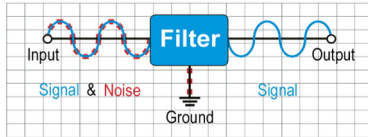

ALWAYS ON

PROTECTED

EMI / RFI Noise Filtration

AC power from your power company can become noisy on its way to your home and ultimately to your equipment. Static electricity, certain appliances in your home can all introduce noise into your homes electricity. All 12 outlets of the PB-12W offer 40db of noise reduction providing your sensitive electronics with clean power.