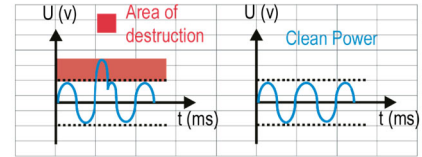

Surge Protection

Power surges can originate both inside and outside the home. When your home loses power or the power company performs a grid switch a surge of power can enter your home. When higher power devices, such as an air conditioner, hair dryer, or electric oven are turned on and off can also cause a spike of voltage throughout your homes electrical system. The PB-12W offers up to 3600 Joules of surge protection and reacts to surges in 1 nanosecond.

Alexa and Google Assistant Compatible

Once connected to your home Wi-Fi network you can control the PB-12W with your Google Nest Hub or Amazon Alexa just by using your voice.

PB-12W SPECIFICATIONS

LINE VOLTAGE	120 Volts
MAX CURRENT RATING	15 Amps
NUMBER OF AC OUTLETS	12 Total (2 Controllable)
NUMBER OF USB PORTS	2 (2.4a Total)
INDICATOR LEDS	Protected and Wi-Fi Status
SURGE ENERGY JOULE RATING	3600J
RESPONSE TIME	1 NANOSECOND
MAX SPIKE CURRENT	228,000 Amps
MAX SPIKE VOLTAGE	6,000 Volts
L-N, L-G, N-G PROTECTION	Yes
THERMAL FUSING	Yes
NOISE FILTER EMI /RFI	40 dB
WI-FI	Yes (2.4GHz only)
Home Automation	Alexa and Google Assistant
AC Cord Length	6ft
Compliance	UL 1449, UL 1363, FCC, IEC